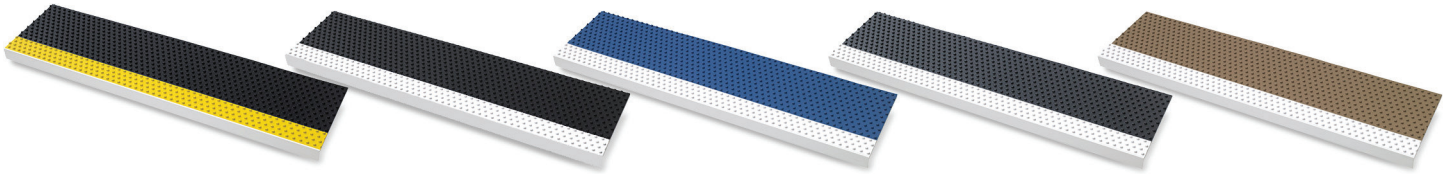

PROFUSION INDUSTRIES

Koro-Trans™ Universal Step Treads

PebbleTread™

	MFR Part#	DESCRIPTION
1	39-84-1552-00-1	9" X 37" Black Pebble Tread with Yellow Pebble Nosing
2	39-84-1068-00-1	10" X 28" Black Pebble Tread with White Pebble Nosing
3	39-84-1651-00-1	10" X 36" Black Pebble Tread with White Pebble Nosing
4	39-84-1164-00-1	10" X 36" Blue Pebble Tread with White Pebble Nosing
5	39-84-1533-00-1	10" X 36" Grey Pebble Tread with White Pebble Nosing
6	39-84-1693-00-1	10" X 36" Tan Pebble Tread with White Pebble Nosing
7	39-84-1153-00-1	11" X 22" Blue Pebble Tread with White Pebble Nosing
8	39-84-1152-00-1	11" X 29" Blue Pebble Tread with White Pebble Nosing
9	39-84-1178-00-1	11" X 33" Black Pebble Tread with White Pebble Nosing
10	39-84-1075-00-1	11" X 33" Tan Pebble Tread with White Pebble Nosing
11	39-84-1596-00-1	11" X 34" Tan Pebble Tread with White Pebble Nosing
12	39-84-1469-00-1	12" X 34" Grey Pebble Tread with White Pebble Nosing
13	39-84-1711-00-1	12" X 36" Grey Pebble Tread with White Pebble Nosing
14	39-84-1597-00-1	12" X 36" Tan Pebble Tread with White Pebble Nosing
15	39-84-1729-00-1	12" X 37" Black Pebble Tread with White Pebble Nosing
16	39-84-1525-00-1	12" X 37" Blue Pebble Tread with White Pebble Nosing
17	39-84-1526-00-1	12" X 37" Grey Pebble Tread with White Pebble Nosing
18	39-84-1527-00-1	12" X 37" Tan Pebble Tread with White Pebble Nosing
19	39-84-1417-00-1	20" X 37" Black Pebble Tread with White Pebble Nosing
20	39-84-1416-00-1	20" X 37" Blue Pebble Tread with White Pebble Nosing
21	39-84-1414-00-1	20" X 37" Grey Pebble Tread with White Pebble Nosing
22	39-84-1415-00-1	20" X 37" Tan Pebble Tread with White Pebble Nosing