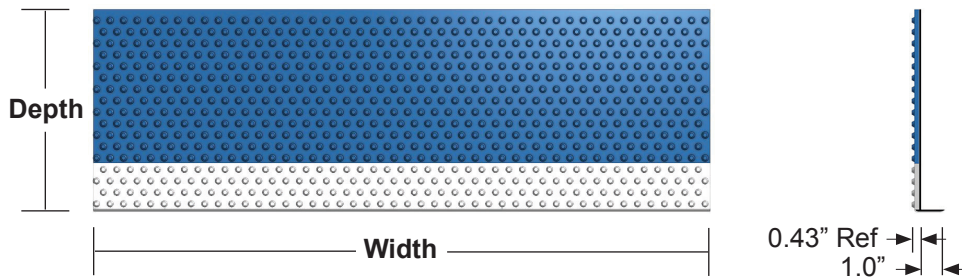

PROFUSION INDUSTRIES

Koro-Trans™ Universal Step Treads

PebbleTread™

	MFR Part#	DESCRIPTION
1	39-84-1552-00-1	9" X 37" Black Pebble Tread with Yellow Pebble Nosing
2	39-84-1068-00-1	10" X 28" Black Pebble Tread with White Pebble Nosing
3	39-84-1651-00-1	10" X 36" Black Pebble Tread with White Pebble Nosing
4	39-84-1164-00-1	10" X 36" Blue Pebble Tread with White Pebble Nosing
5	39-84-1533-00-1	10" X 36" Grey Pebble Tread with White Pebble Nosing
6	39-84-1693-00-1	10" X 36" Tan Pebble Tread with White Pebble Nosing
7	39-84-1153-00-1	11" X 22" Blue Pebble Tread with White Pebble Nosing
8	39-84-1152-00-1	11" X 29" Blue Pebble Tread with White Pebble Nosing
9	39-84-1178-00-1	11" X 33" Black Pebble Tread with White Pebble Nosing
10	39-84-1075-00-1	11" X 33" Tan Pebble Tread with White Pebble Nosing
11	39-84-1596-00-1	11" X 34" Tan Pebble Tread with White Pebble Nosing
12	39-84-1469-00-1	12" X 34" Grey Pebble Tread with White Pebble Nosing
13	39-84-1711-00-1	12" X 36" Grey Pebble Tread with White Pebble Nosing
14	39-84-1597-00-1	12" X 36" Tan Pebble Tread with White Pebble Nosing
15	39-84-1729-00-1	12" X 37" Black Pebble Tread with White Pebble Nosing
16	39-84-1525-00-1	12" X 37" Blue Pebble Tread with White Pebble Nosing
17	39-84-1526-00-1	12" X 37" Grey Pebble Tread with White Pebble Nosing
18	39-84-1527-00-1	12" X 37" Tan Pebble Tread with White Pebble Nosing
19	39-84-1417-00-1	20" X 37" Black Pebble Tread with White Pebble Nosing
20	39-84-1416-00-1	20" X 37" Blue Pebble Tread with White Pebble Nosing
21	39-84-1414-00-1	20" X 37" Grey Pebble Tread with White Pebble Nosing
22	39-84-1415-00-1	20" X 37" Tan Pebble Tread with White Pebble Nosing