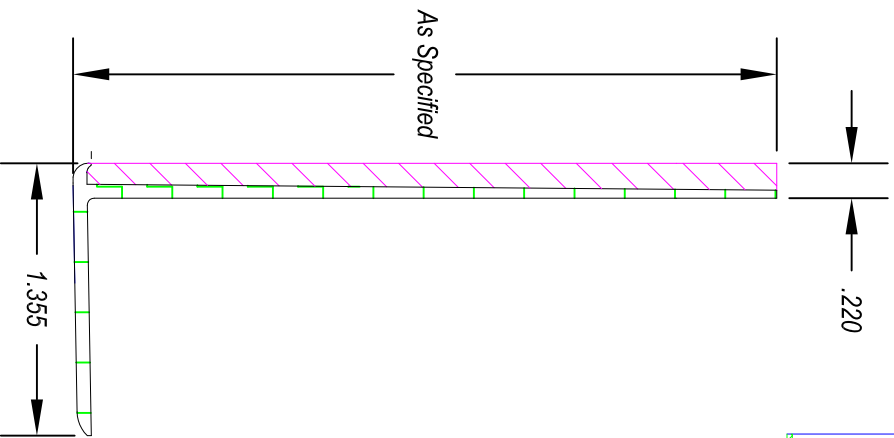

 NM Backing
 Nosing

Caution: Review Koro Trans-NM installation instructions before proceeding.

Dimensions in inches, not to scale

**Koro Trans[®]
Rib-Tread -NM**

Write or yellow rib nosing with NM backing