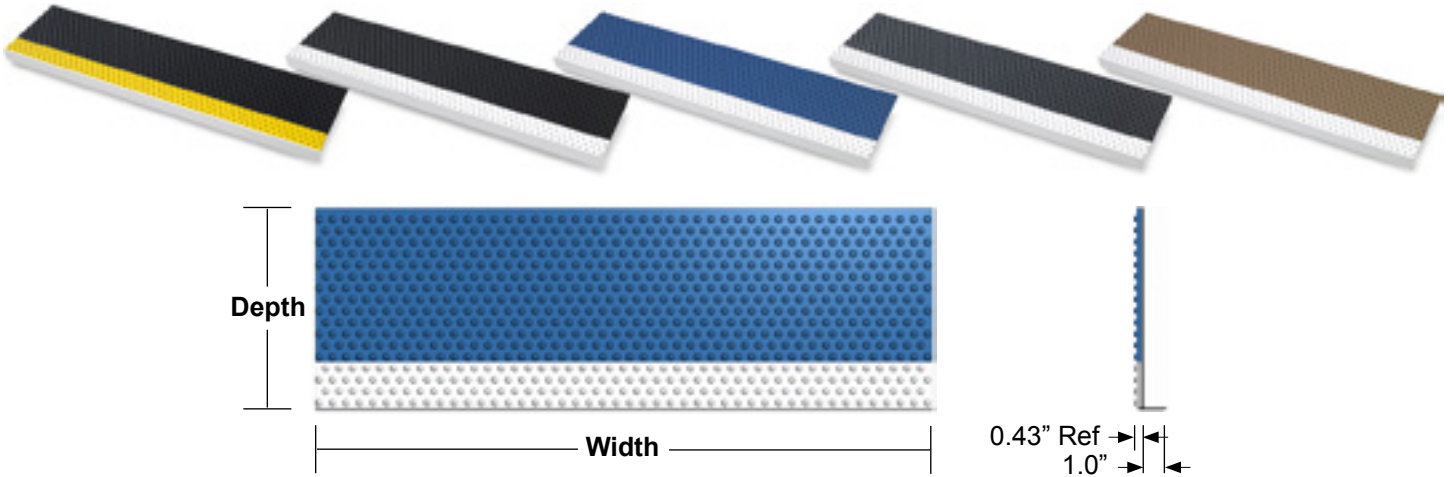

PROFUSION INDUSTRIES

Koro-Trans™ Universal Step Treads

PebbleTread™

	MFR Part#	DESCRIPTION
1	39-84-1552-00-1	9" X 37" Black Pebble Tread with Yellow Pebble Nosing
2	39-84-1068-00-1	10" X 28" Black Pebble Tread with White Pebble Nosing
3	39-84-1651-00-1	10" X 36" Black Pebble Tread with White Pebble Nosing
4	39-84-1164-00-1	10" X 36" Blue Pebble Tread with White Pebble Nosing
5	39-84-1533-00-1	10" X 36" Grey Pebble Tread with White Pebble Nosing
6	39-84-1693-00-1	10" X 36" Tan Pebble Tread with White Pebble Nosing
7	39-84-1153-00-1	11" X 22" Blue Pebble Tread with White Pebble Nosing
8	39-84-1152-00-1	11" X 29" Blue Pebble Tread with White Pebble Nosing
9	39-84-1178-00-1	11" X 33" Black Pebble Tread with White Pebble Nosing
10	39-84-1075-00-1	11" X 33" Tan Pebble Tread with White Pebble Nosing
11	39-84-1596-00-1	11" X 34" Tan Pebble Tread with White Pebble Nosing
12	39-84-1469-00-1	12" X 34" Grey Pebble Tread with White Pebble Nosing
13	39-84-1711-00-1	12" X 36" Grey Pebble Tread with White Pebble Nosing
14	39-84-1597-00-1	12" X 36" Tan Pebble Tread with White Pebble Nosing
15	39-84-1729-00-1	12" X 37" Black Pebble Tread with White Pebble Nosing
16	39-84-1525-00-1	12" X 37" Blue Pebble Tread with White Pebble Nosing
17	39-84-1526-00-1	12" X 37" Grey Pebble Tread with White Pebble Nosing
18	39-84-1527-00-1	12" X 37" Tan Pebble Tread with White Pebble Nosing
19	39-84-1417-00-1	20" X 37" Black Pebble Tread with White Pebble Nosing
20	39-84-1416-00-1	20" X 37" Blue Pebble Tread with White Pebble Nosing
21	39-84-1414-00-1	20" X 37" Grey Pebble Tread with White Pebble Nosing
22	39-84-1415-00-1	20" X 37" Tan Pebble Tread with White Pebble Nosing